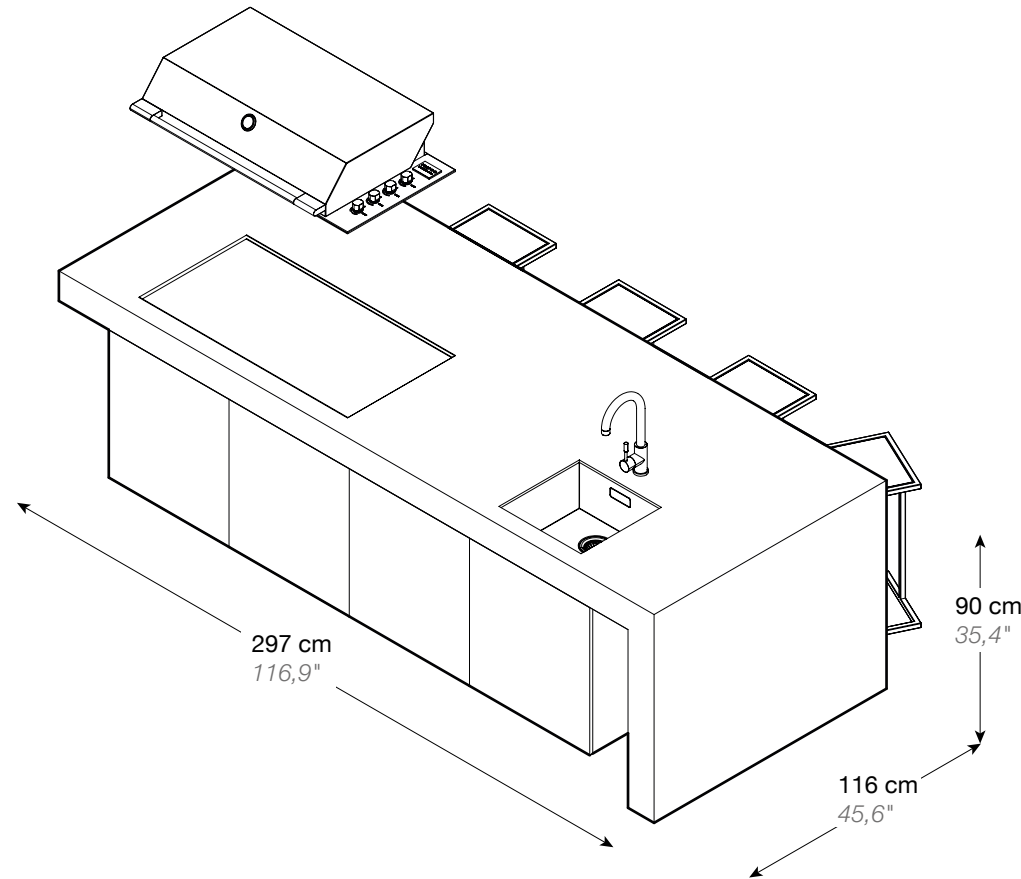

STAINLESS STEEL

KAUAI PREMIUM

KAUAI PREMIUM

FESFOC

STANDARD CONFIGURATION

Countertop, Side leg & Back panel

Encimera, pata lateral & Panel trasero

DIMENSIONS / DIMENSIONES