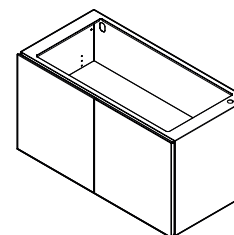

BCN CABINETS / MUEBLES BCN

BCN CABINET 120 WITH DOORS REF. 15051 0062

Stainless steel /
Acero inoxidable
Satin / Satinado
149 Lbs / 68 Kg