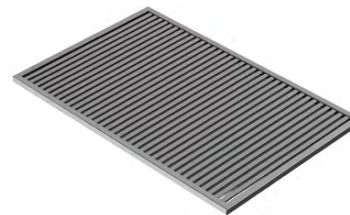

VOLCANO GRILL PROFESSIONAL REF. 12111 0012

Stainless steel /
Acero inoxidable
Mirror polish /
Pulido espejo

More info / Ver más -->