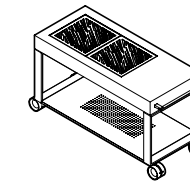

TACORA

TACORA

[More info / Ver más -->](#)