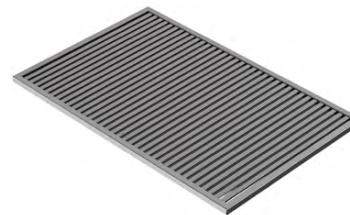

KRAKATOA ELITE COAL

KRAKATOA ELITE DE CARBÓN

FESFOC

REF.	LENGTH / LONGITUD

REF. 10041 0013	196 cm / 77,16"
REF. 10041 0031	240 cm / 94,48"
REF. 10041 0035	270 cm / 106,2"

MATERIAL / MATERIAL

Porcelain Countertop
Encimera Acabado Porcelánico

*To see all the available finishes go to the finishes section / Para ver todos los acabados porcelánicos disponibles ver apartado

REFERENCES / REFERENCIAS

- 1x Stainless steel chassis / Chasis de acero inoxidable
- 1x Porcelain countertop / Encimera porcelánico.
- 1x SS Sink Mod. 34 / Fregadero de acero inoxidable 34 x 40 cm. Ref. 12111 0005
- 1x SS Tap Standard / Grifo de acero inoxidable Estandar. Ref. 12111 0000
- 2x Molten steel grill Mod. Elegance / Parrilla de hierro fundido. Ref. 12111 0010

TAP / GRIFO

STANDARD **
REF. 12111 0000

Stainless steel 304 / Acero inoxidable 304
Satin / Satinado

PROFESSIONAL
REF. 12111 0001

Stainless steel 304 / Acero inoxidable 304
Satin / Satinado

MORE OPTIONS
MAS OPCIONES

More info / Ver más -->

SINK / FREGADERO

SINK 40 **
REF. 12111 0004

Stainless steel / Acero inoxidable
Satin / Satinado
40 x 40 x 20 cm / 15,7" x 15,7" x 7,8h"

SINK 74
REF. 12111 0006

Stainless steel / Acero inoxidable
Satin / Satinado
74 x 40 x 20 cm / 29,1" x 15,7" x 7,8h"

**Sink 74: fitable for bbq sizes 94,48" and 106,29" only
Fregadero 74: montaje posible para barbacoas de 240 y 270 cm*

BCN CABINETS / MUEBLES BCN

BCN CABINET 120 WITH DOORS
REF. 15051 0063

Stainless steel / Acero inoxidable
Satin / Satinado
149 Lbs / 68 Kg

BCN CABINET 60
REF. 15051 0006

Stainless steel / Acero inoxidable
Satin / Satinado
116 Lbs / 53 Kg

BCN SINK CABINET 60
REF. 15051 0008

Stainless steel / Acero inoxidable
Satin / Satinado
116 Lbs / 53 Kg

**For a different cabinetry composition, please go to the cabinets section
Para otra composición de muebles, vaya al apartado de muebles*