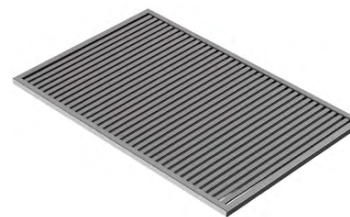

VOLCANO GRILL PROFESSIONAL
REF. 12111 0012

Stainless steel / Acero inoxidable
Mirror polish / Pulido espejo