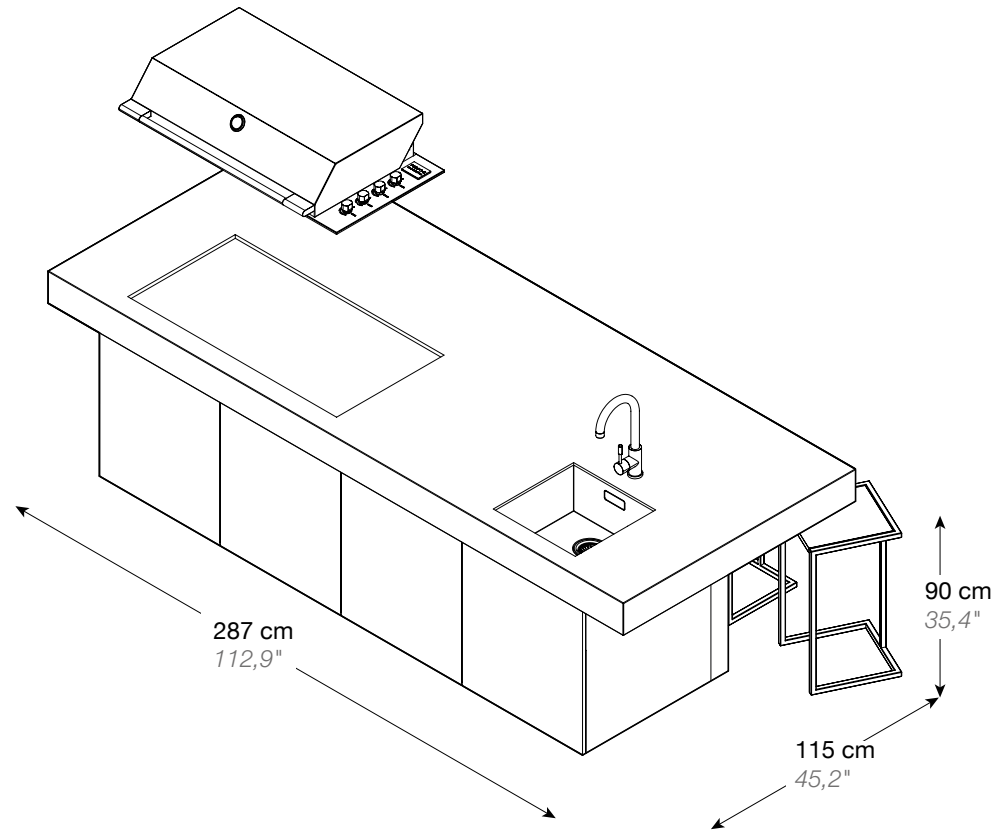

Countertop & Back panel

Encimera & Panel trasero

DIMENSIONS / DIMENSIONES

287 x 116 x 90H cm / 112,9" x 46,6" x 36,4H"

MATERIAL / MATERIAL

 **Stainless Steel Countertop**
Encimera de Acero Inoxidable
REF. 20031 0003