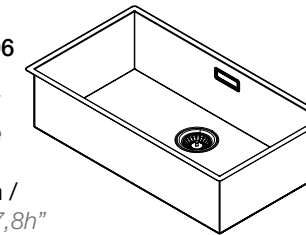

SINK 40 **
REF. 12111 0004

Stainless steel /
Acero inoxidable
Satin / Satinado
40 x 40 x 20 cm /
15,7" x 15,7" x 7,8h"

SINK 74
REF. 12111 0006

Stainless steel /
Acero inoxidable
Satin / Satinado
74 x 40 x 20 cm /
29,1" x 15,7" x 7,8h"