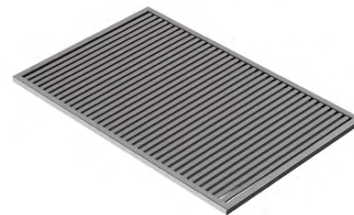

VOLCANO GRILL PROFESSIONAL REF. 12111 0012

Stainless steel /
Acero inoxidable
Mirror polish /
Pulido espejo

More info / Ver más -->