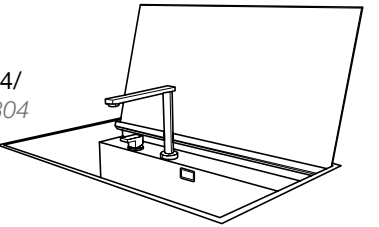

CURVE
REF. 12111 0003

Stainless steel 316 /
Acero inoxidable 316
Satin / Satinado

DESIGNER EDITION
REF. 12111 0004

Stainless steel 316 /
Acero inoxidable 316
Satin / Satinado

FOLDABLE
REF. 12111 0005

Stainless steel 304 /
Acero inoxidable 304
Satin / Satinado