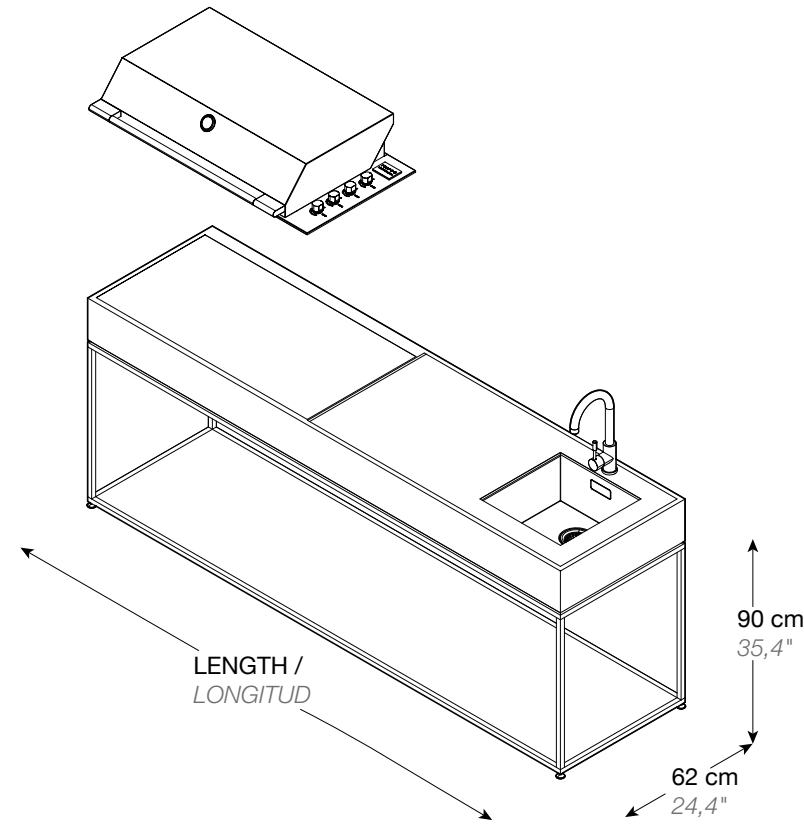

RAL 7016

RAL 9005

RAL 8017

STAINLESS STEEL

COCOA ELITE GAS

COCOA ÉLITE GAS

FESFOC

REF.	LENGTH / LONGITUD
REF. 17032 0010	235 cm / 92,5"
REF. 19051 0001	245 cm / 96,4"