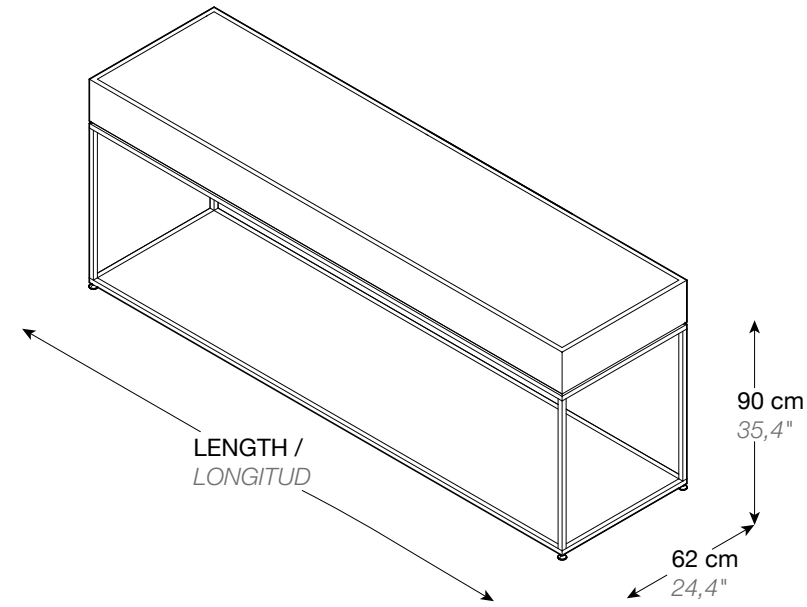

COCOA ELITE GAS

COCOA ÉLITE GAS

FESFOC

REF.	LENGTH / LONGITUD

REF. 17032 0000	235 cm / 92,5"
REF. 19051 0000	245 cm / 96,4"

MATERIAL / MATERIAL

Porcelain Countertop
Encimera Acabado Porcelánico

*To see all the available finishes go to the finishes section / Para ver todos los acabados porcelánicos disponibles ver apartado

REFERENCES / REFERENCIAS

- 1x Stainless steel chassis / Chasis de acero inoxidable
- 1x Selfstanding legs / Patas de acero inoxidable con acabado pulido espejo
- 1x Porcelain countertop and lower shelf / Encimera y estante inferior en granito negro intenso

BCN CABINETS / MUEBLES BCN

*For a different cabinetry composition, please go to the cabinets section / Para otra composición de muebles, vaya al apartado de muebles

BCN CABINET 120 WITH DOORS REF. 15051 0062

Stainless steel / Acero inoxidable
Satin / Satinado
149 Lbs / 68 Kg

BCN CABINET 60 WITH DOOR REF. 15051 0057

Stainless steel / Acero inoxidable
Satin / Satinado
116 Lbs / 53 Kg

BCN SINK CABINET 60 REF. 15051 0008

Stainless steel / Acero inoxidable
Satin / Satinado
116 Lbs / 53 Kg

OPTIONAL ACCESSORIES / ACESORIOS OPCIONALES

CUSTOM BBQ COVER FUNDA

Fabric / Tela
Silver grey / Gris plata

More info / Ver más -->

Back to table of contents / Regresar a la tabla de contenidos