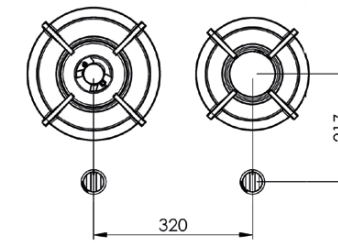

**TORCH
DOUBLE ROUNDED
BURNER / FOGÓN DOBLE**
REF. 30065 0007